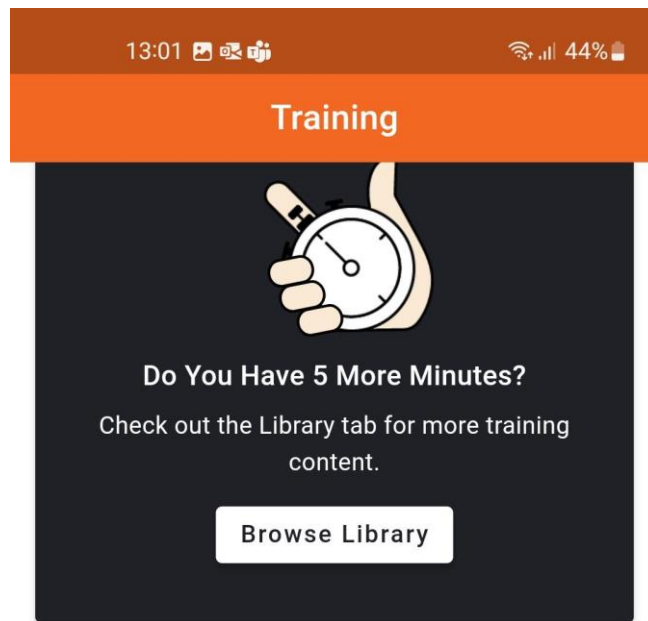

The screenshot shows the KnowBe4 Learner App interface. At the top, there is a navigation bar with 'EUROPORTS' on the left and 'Tuomas Rikkonen' on the right. The main content area is divided into two sections. On the left, there is a dark grey box with the text 'Download the KnowBe4 Learner App!' and 'Take your training anytime and anywhere! Download the KnowBe4 Learner App for easy, on-the-go training access.' Below this text is an orange circular icon with a white arrow. On the right, there is a white box with two steps: 'Step 1: Download the KnowBe4 Learner App from your device's app store.' and 'Step 2: Open the app and tap Log In. Then, scan the QR code below to link your account. After that, you're all set!' Below the steps is a large QR code. At the bottom of the QR code box, there is a link: 'If you would prefer to log in with a link, click here.' The bottom of the page has a footer with 'KnowBe4 About Privacy Policy Help Desk © 2024 KnowBe4, Inc. All Rights Reserved.'

4. Skanna QR koodi tietokoneelta. Odota hetki ja KnowBe4 sovellus on synkronoitu puhelimeesi.

Scan Your KnowBe4 QR Code

To find your QR code, log in to your Learner Experience and navigate to the **KnowBe4 Learner App** subtab. If you received a login email, you can also scan the QR code displayed in the email.

If you would prefer to use a link instead of a QR code, tap [here](#).

5. Nyt voit tehdä puhelimellasi koulutuksia.

Completed Training