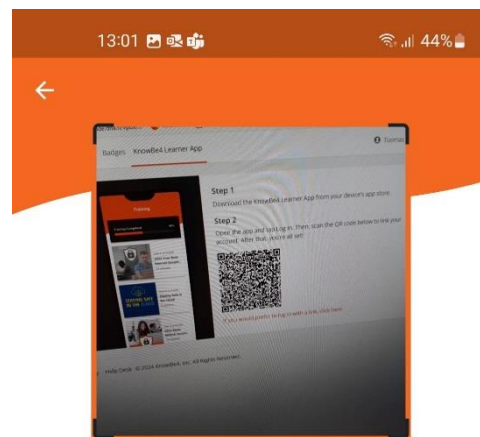

3. Aukaise KnowBe4 tietokoneella ja valitse valikosta KnowBe4 Learner App

The screenshot shows the KnowBe4 Learner App interface. At the top, there is a navigation bar with 'EUROPORTS' on the left and 'Tuomas Rikkonen' on the right. The main content area is divided into two sections. On the left, there is a dark grey box with the text 'Download the KnowBe4 Learner App!' and 'Take your training anytime and anywhere! Download the KnowBe4 Learner App for easy, on-the-go training access.' Below this text is an orange circular icon with a white arrow. On the right, there is a white box with two steps: 'Step 1: Download the KnowBe4 Learner App from your device's app store.' and 'Step 2: Open the app and tap Log In. Then, scan the QR code below to link your account. After that, you're all set!' Below the steps is a large QR code. At the bottom of the QR code box, there is a link: 'If you would prefer to log in with a link, click here.' The bottom of the page has a footer with 'KnowBe4 About Privacy Policy Help Desk © 2024 KnowBe4, Inc. All Rights Reserved.'

4. Skanna QR koodi tietokoneelta. Odota hetki ja KnowBe4 sovellus on synkronoitu puhelimeesi.

Scan Your KnowBe4 QR Code

To find your QR code, log in to your Learner Experience and navigate to the **KnowBe4 Learner App** subtab. If you received a login email, you can also scan the QR code displayed in the email.

If you would prefer to use a link instead of a QR code, tap [here](#).