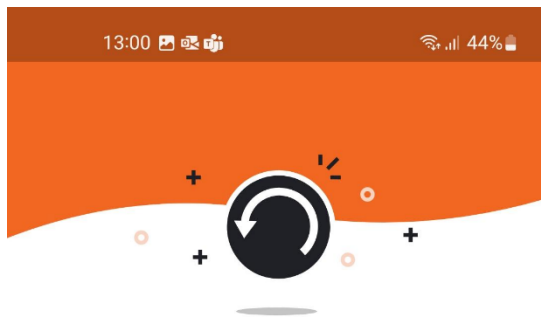

2. Aukaise sovellus ja paina "Log in with QR Code"

Welcome to the KnowBe4 Learner
App!

Log In with Link

Log In with QR Code

English (Great Britain) ▾